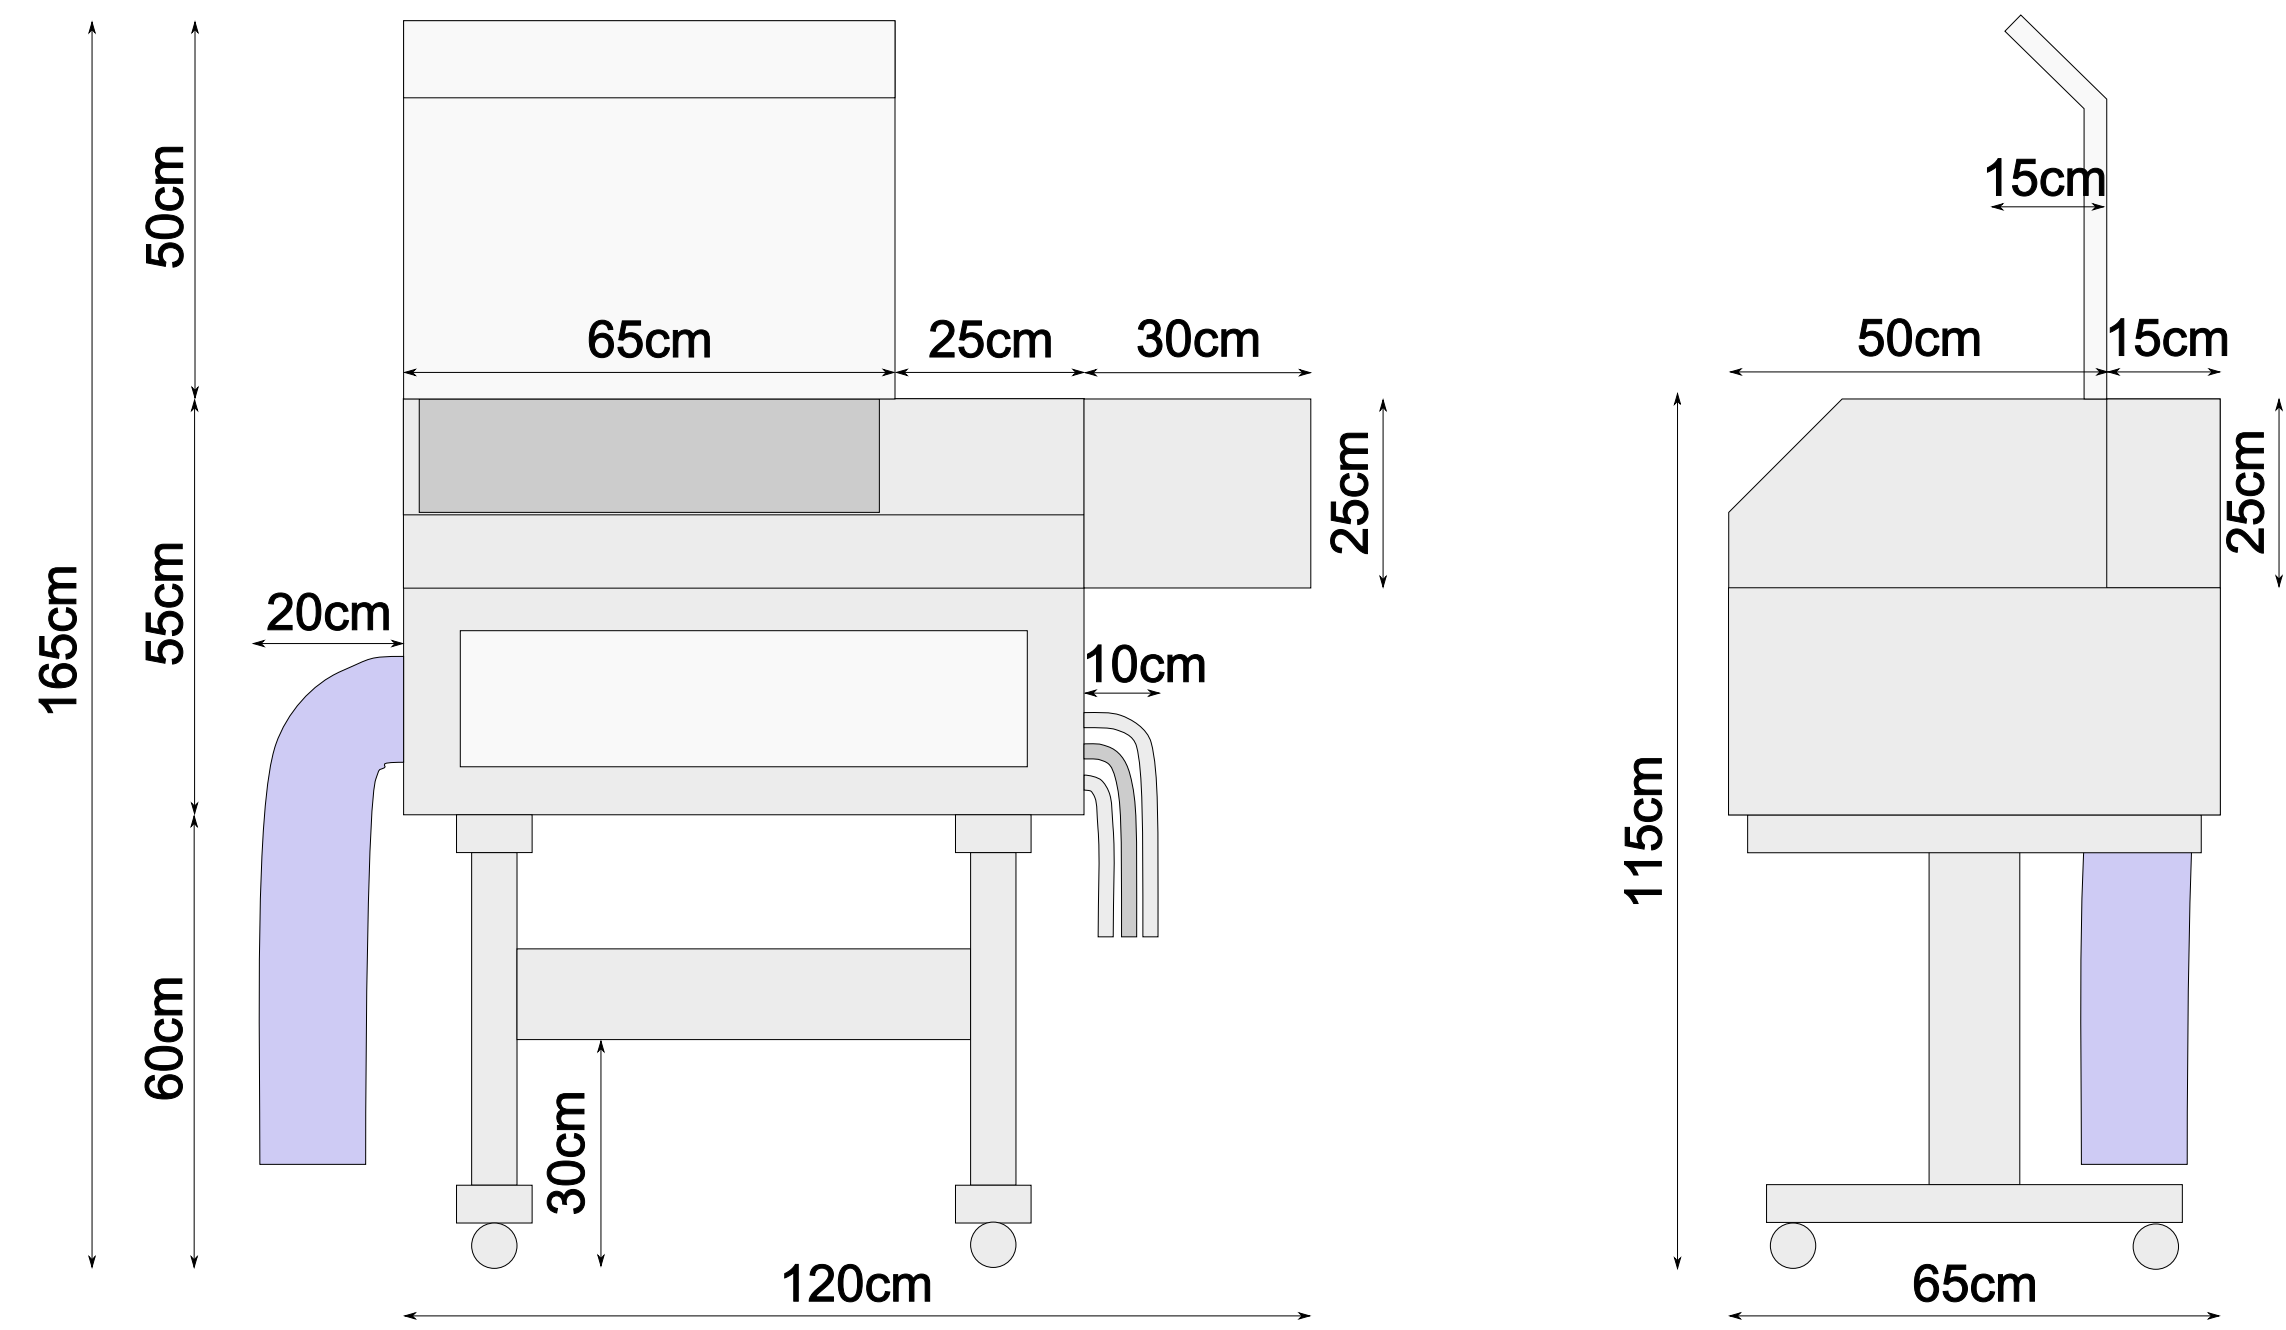

## Blacknose A3 Laser Cutter Dimensions

## Greyfin A2 Laser Cutter Dimensions

## WhiteTooth A1 Laser Cutter Dimensions

## Silvertail A0 Laser Cutter Dimensions