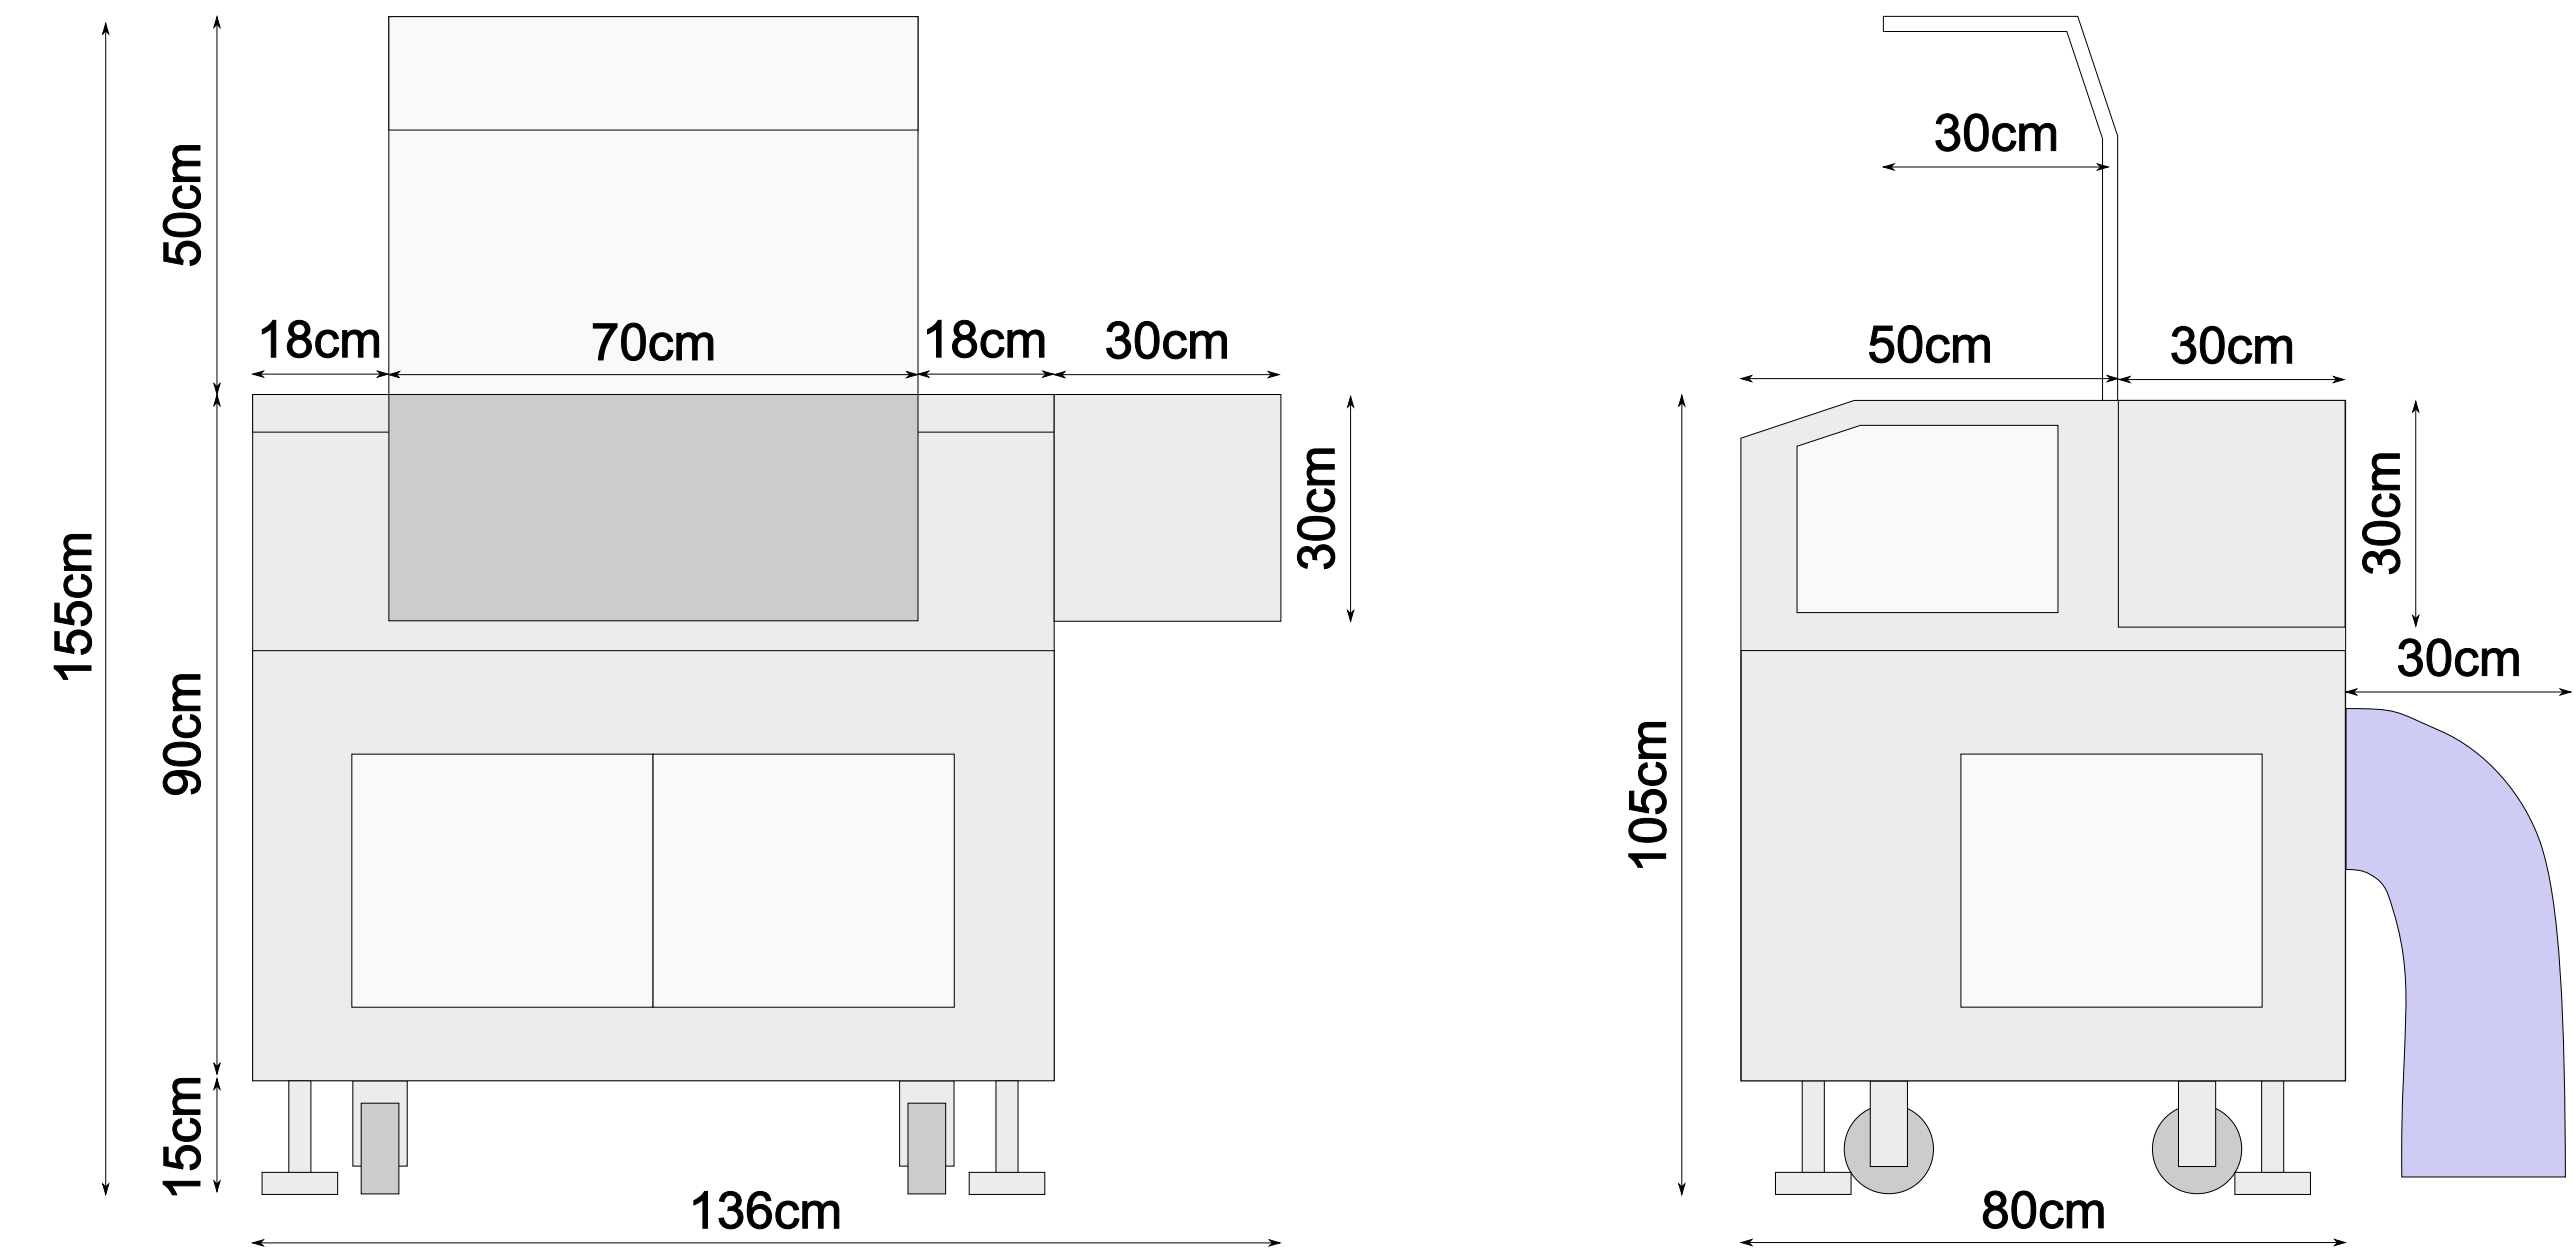

## Blacknose A3 Laser Cutter Dimensions

## Greyfin A2 Laser Cutter Dimensions

## WhiteTooth A1 Laser Cutter Dimensions

## Silvertail A0 Laser Cutter Dimensions