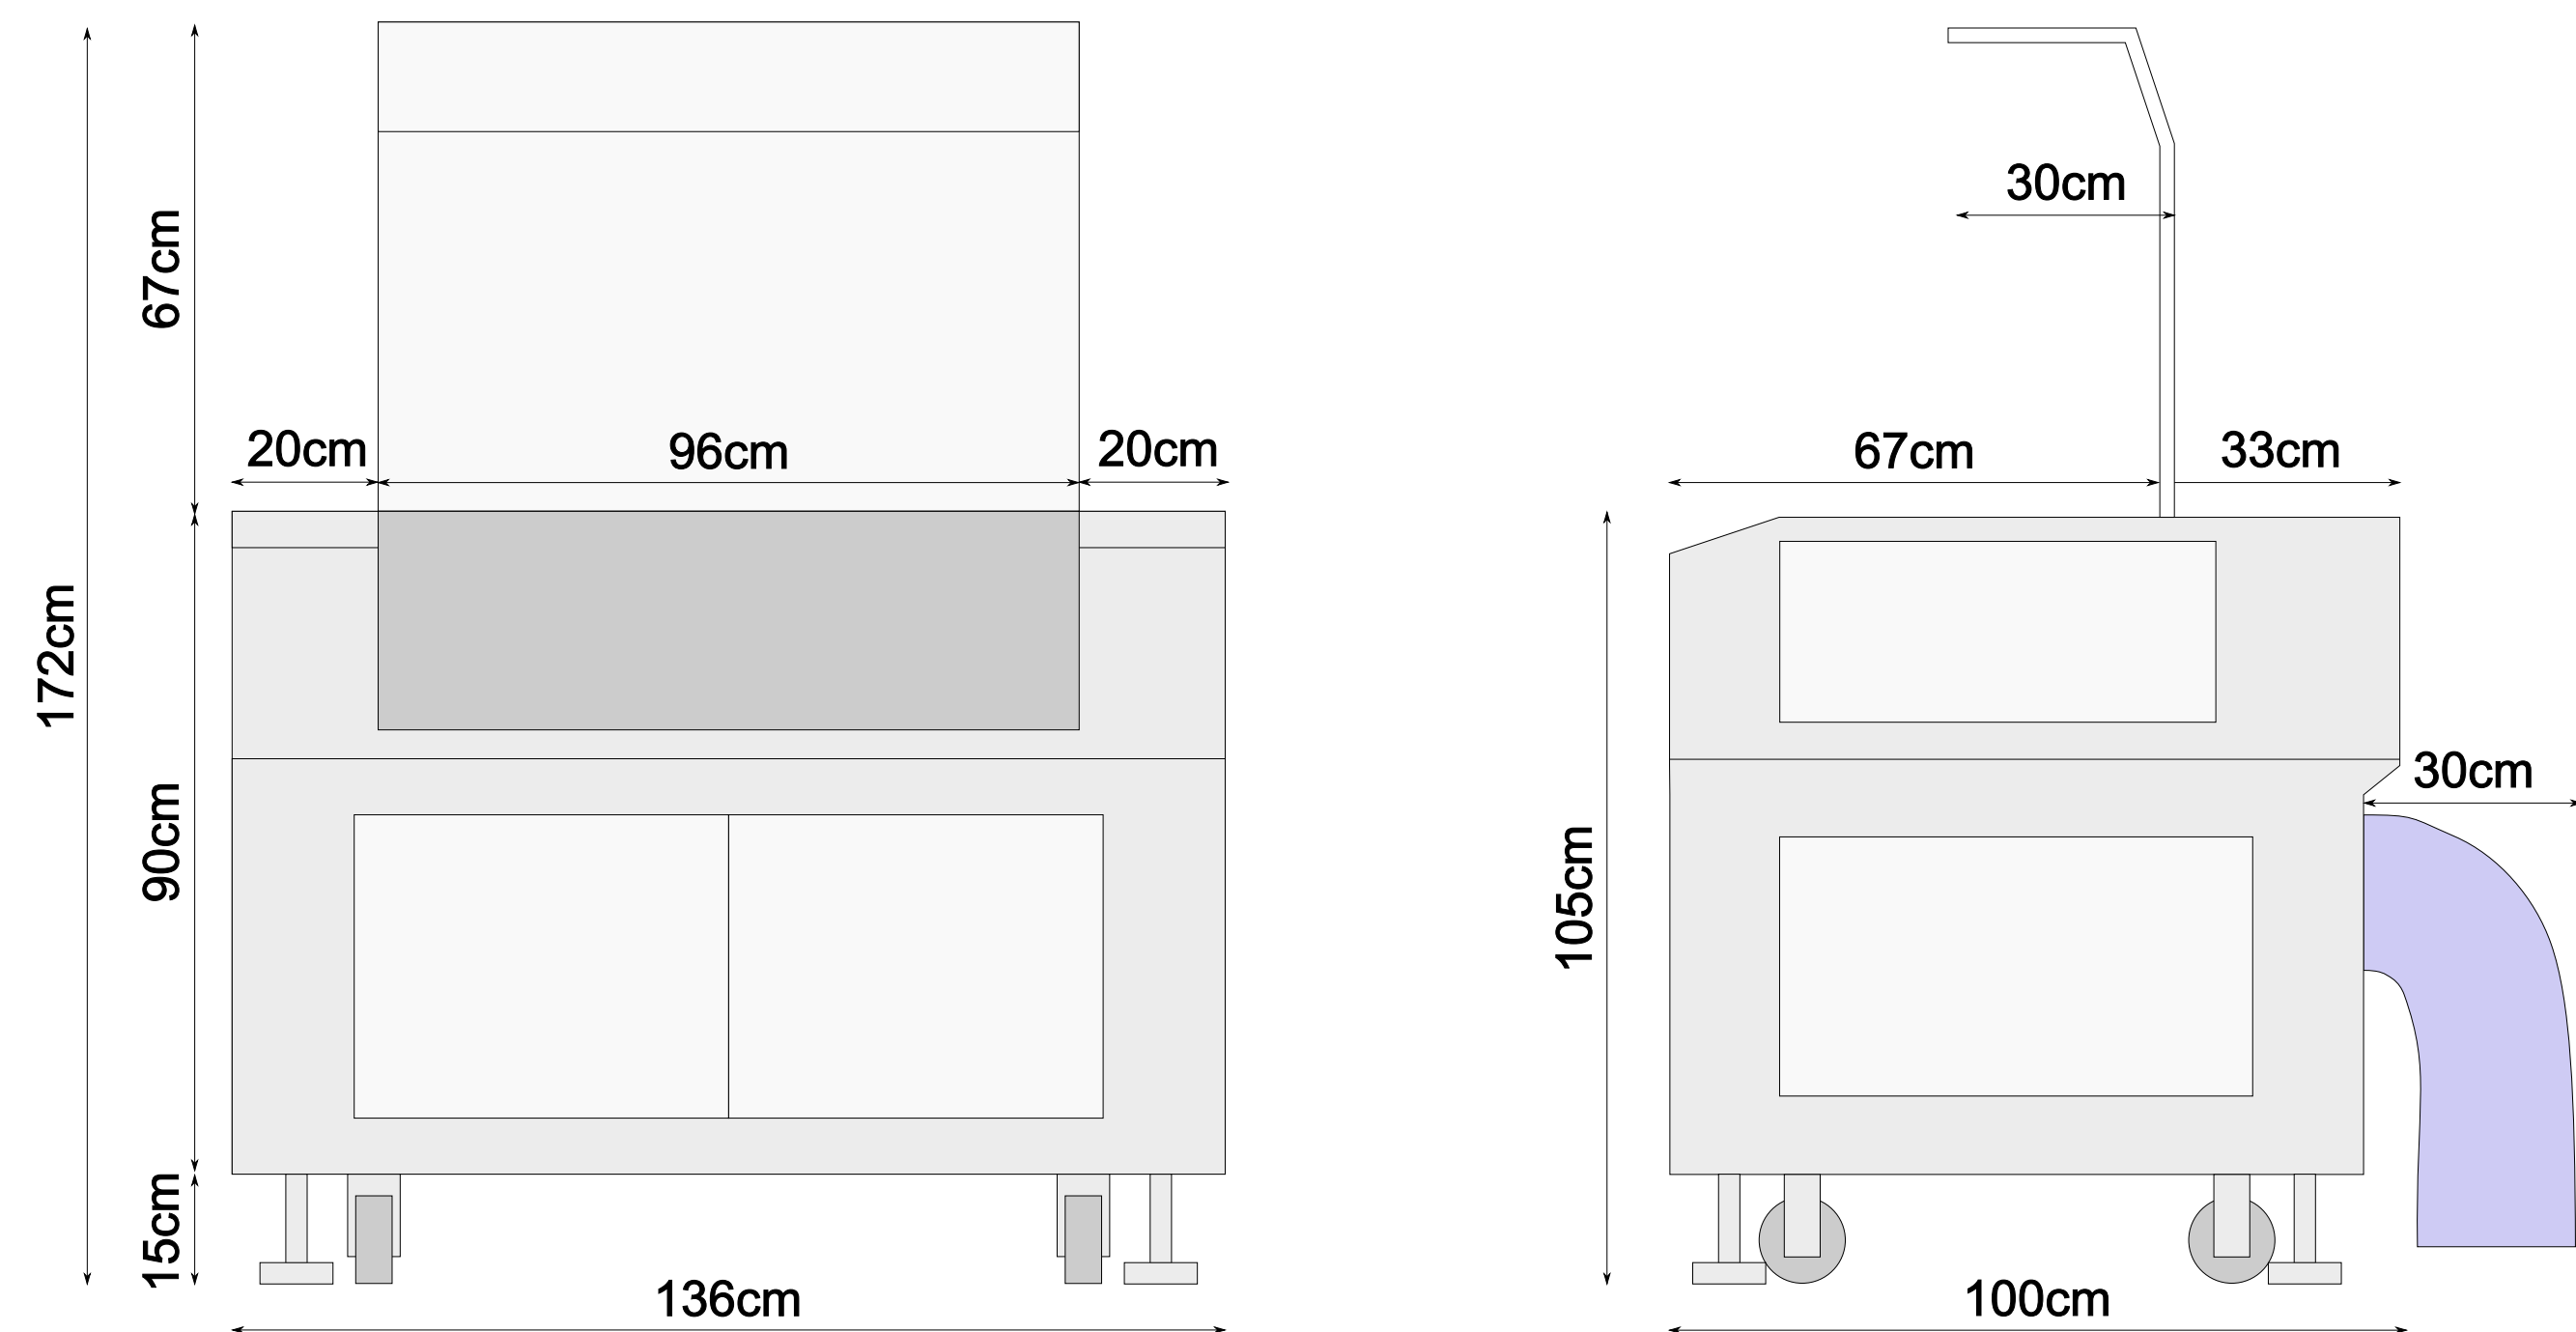

## Blacknose A3 Laser Cutter Dimensions

## Greyfin A2 Laser Cutter Dimensions

## WhiteTooth A1 Laser Cutter Dimensions

## Silvertail A0 Laser Cutter Dimensions